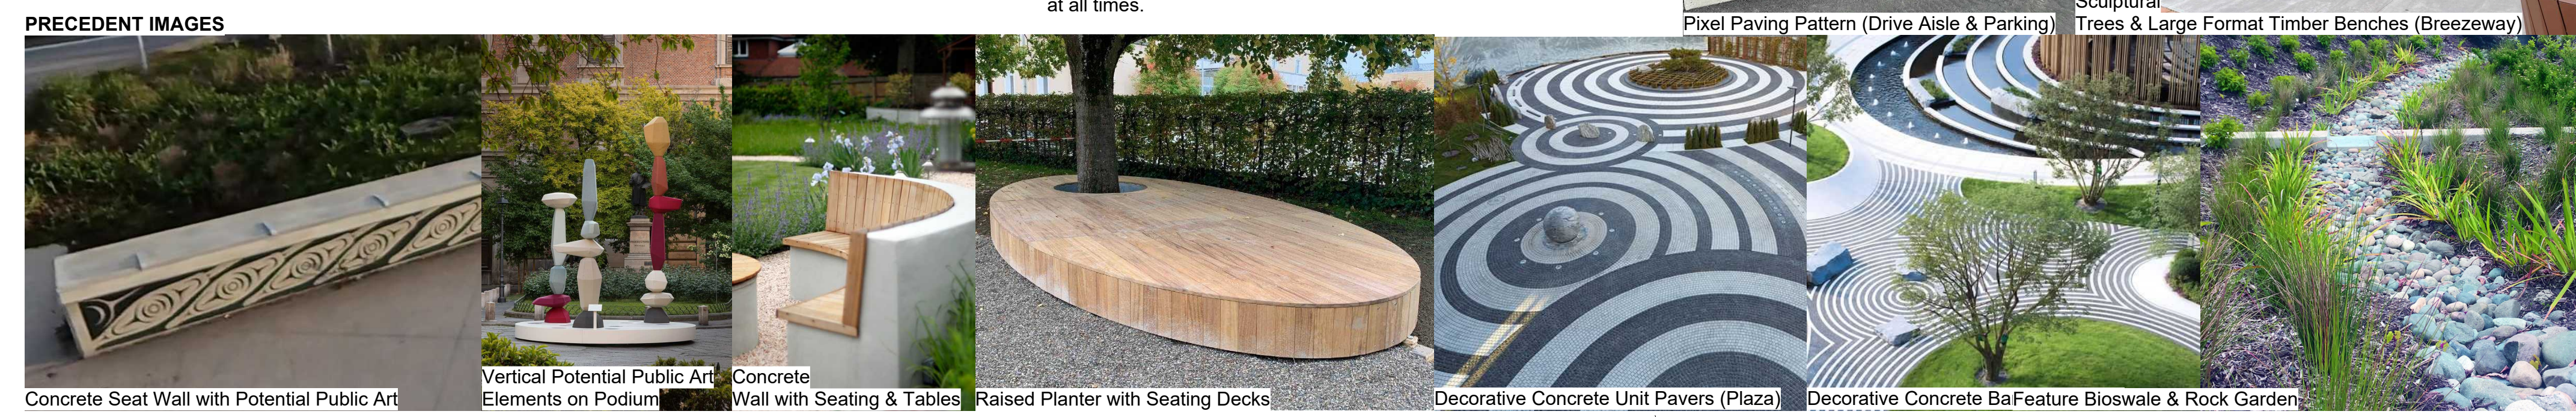

RECEIVED
JUNE 10 2026
PLANNING DEPT.
DISTRICT OF SAANICH

1 L1 - Landscape Concept | Oak & Cloverdale
Scale: 1:200

MATERIALS LEGEND

- Planting Bed
- Sawcut concrete - Colour: Charcoal
- Sawcut concrete - Colour: Dark Grey
- Sawcut concrete - Colour: Natural
- Decorative Concrete Unit Pavers - Pixel Pattern
- Feature Custom Concrete Banding
- Square Cut Concrete - Colour Natural
- Linear Saw Cut Concrete - Colour: Charcoal
- Parking Stall Decorative Concrete Unit Pavers
- City Sidewalk
- Bike Lane
- City Boulevard
- Property Line
- Extent of Parkade