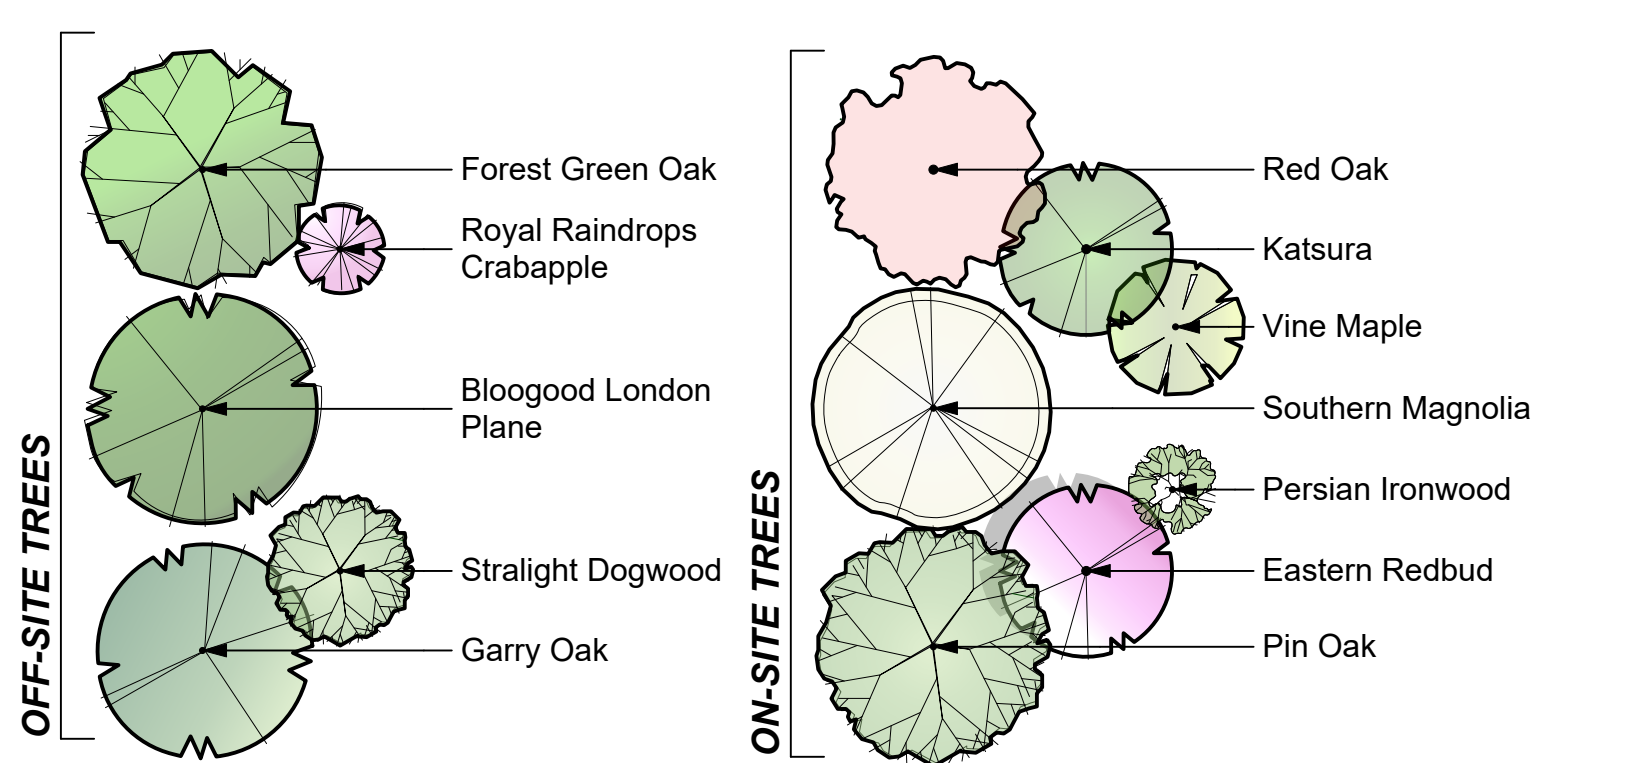

Perennials, Annuals and Ferns
Total: 1774

Botanical Name	Common Name	Size
Carex 'Ice Dance'	Variegated Sedge	#1 pot
Carex mertensii	Merten's Sedge	#1 pot
Carex obnupta	Slough Sedge	#1 pot
Deschampsia cespitosa	Tufted hairgrass	#1 pot
Echinacea purpurea 'Magnus'	Purple Coneflower	#1 pot
Festuca idahoensis	Idaho Fescue	#1 pot
Polystichum munium	Sword Fern	#1 pot

Vines
Total: 12

Botanical Name	Common Name	Size
Hydrangea anomala petiolaris	Climbing Hydrangea	#10 pot

Notes:
 1. All work to be completed to current (CLS) Canadian Landscape Standards
 2. All soft landscape to be irrigated with an automatic irrigation system
 3. Street trees have been excluded from overall Native planting calculation

RECEIVED
JUNE 10 2026
PLANNING DEPT.
DISTRICT OF SAANICH

1 L1 - Landscape Concept | Oak & Cloverdale
Scale: 1:200

MATERIALS LEGEND

- Planting Bed
- Sawcut concrete - Colour: Charcoal
- Sawcut concrete - Colour: Dark Grey
- Sawcut concrete - Colour: Natural
- Decorative Concrete Unit Pavers - Pixel Pattern
- Feature Custom Concrete Banding
- Square Cut Concrete - Colour Natural
- Linear Saw Cut Concrete - Colour: Charcoal
- Parking Stall Decorative Concrete Unit Pavers
- City Sidewalk
- Bike Lane
- City Boulevard
- Property Line
- Extent of Parkade

L1/6 F1 - Landscape Concept | Oak & Cloverdale